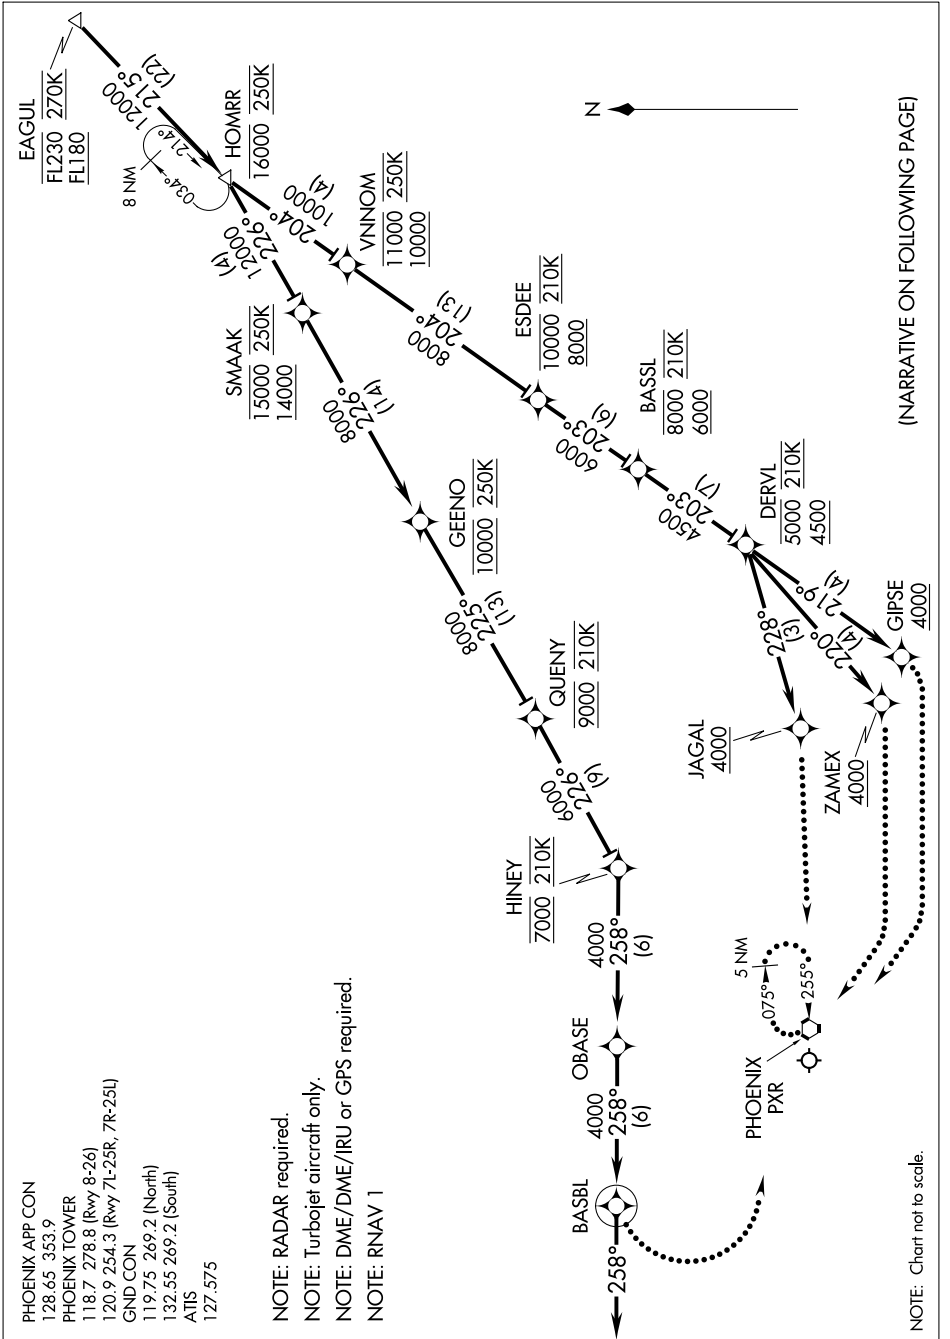

EAGUL FIVE ARRIVAL (RNAV) Arrival Routes

SW-4, 06 FEB 2014 to 06 MAR 2014

EAGUL FIVE ARRIVAL (RNAV) Arrival Routes

SW-4, 06 FEB 2014 to 06 MAR 2014